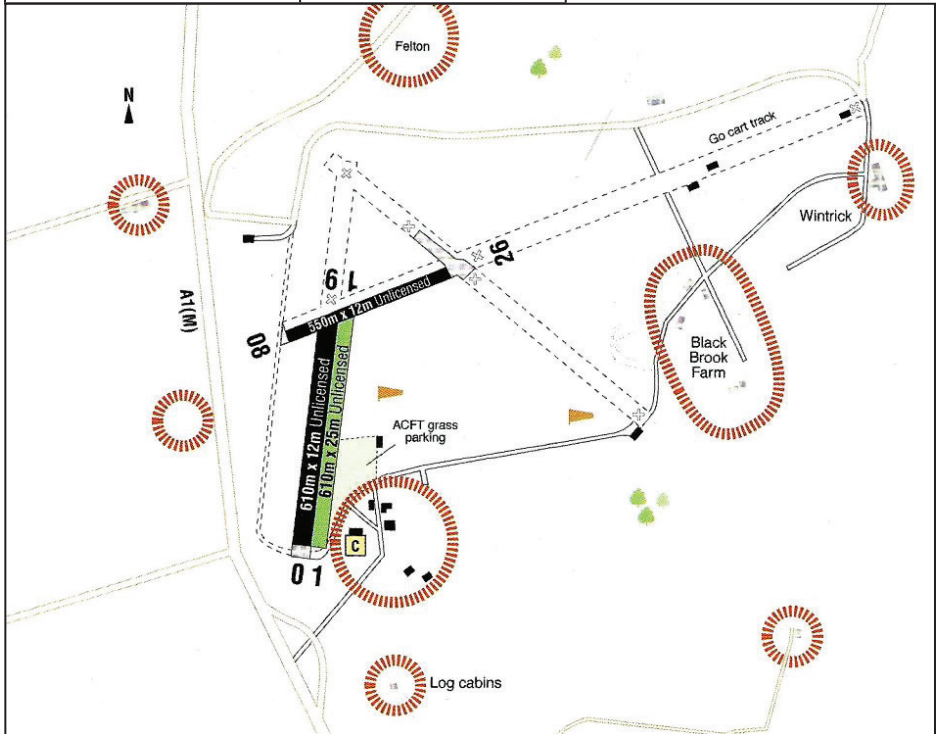

197ft 7mb	7nm N of Morpeth N5516.84 W00142.82	PPR	Alternative AD: Newcastle (EGNT) Peterlee
APP Newcastle 124.375		A/G 122.850	

RWY	Surface	TORA	LDA	U/L	Lighting	RNAV
01/19	Asphalt			610x12	Nil	
01/19	Grass			610x25	Nil	
08/26	Asphalt			550x12	Nil	

Operating hrs	0900-1900 (L)	Web	www.eshottairfield.co.uk
Fees	Microflight £5; overnight £5 ACFT £10; overnight £10 £50 fine if land outside of hrs	Restaurants	Cafe open on weekends and during good flying weather. Self service tuck shop available when Cafe closed.
Circuits	01,08 RH 19,26 LH 800ft QFE Join overhead at 1,500ft QFE if circuit active	Address	Eshott Airfield Ltd Bockenfield, Felton Northumberland NE65 9QJ
Taxi	please contact operator	Telephone	01670 787881 or 07717 345169
Fuel	AvGas and MoGas available. Latest prices - check website.	Weather	See website. Closest TAF, METAR EGQM (Boulmer).